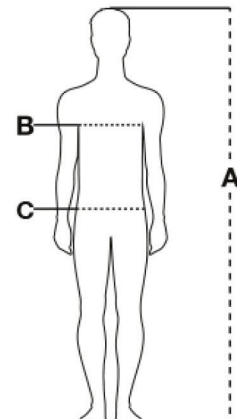

Istruzioni di lavaggio:

Materiale: PILE
100% POLIESTERE
280 GR/MQ

Taglie: S-M-L-XL-XXL-3XL

MATCHING

MADE IN: MADE IN CHINA

HS CODE: 62113390

Certificazioni:

Sizes (+/- 5%)	(A)	(B)	(C)
XXS	158/164	76/80	68/72
XS	166/172	82/86	74/79
S	168/174	86/92	80/86
M	172/178	94/100	88/94
L	174/180	102/108	96/102
XL	176/182	110/116	104/110
XXL	178/184	118/124	112/118
3XL	180/186	126/132	120/126
4XL	184/188	134/140	128/134
5XL	186/190	142/148	136/142